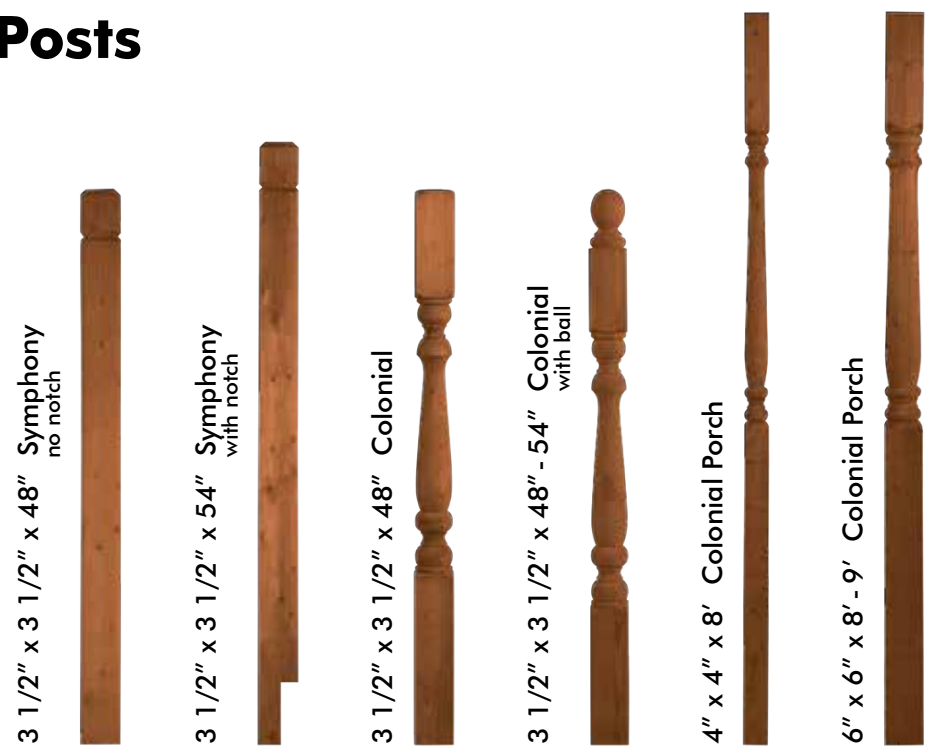

PRESSURE TREATED ACCESSORIES

Mouldings

Handrails

Balusters

Posts

Caps and Balls

Lattice

Treads and Stringers